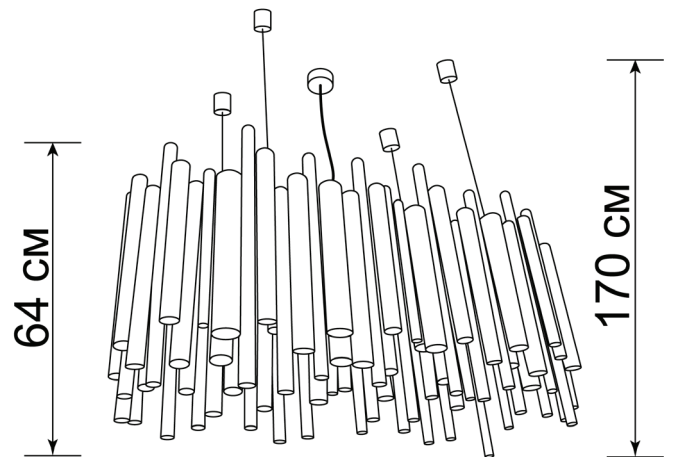

## Suspension lamp

Imperium Light

## SYMPHONY

18325118.05.05

Height:	170 cm
Diameter:	90 cm
Height of lamshade:	64 cm
Lampholder / Socket:	MR16 GU10
Number of light sources:	25
Max. wattage:	50 W (watts)
Voltage:	230 V (volt)
Material:	metal
Color:	black
Lamp included:	no
Protection class:	IP20