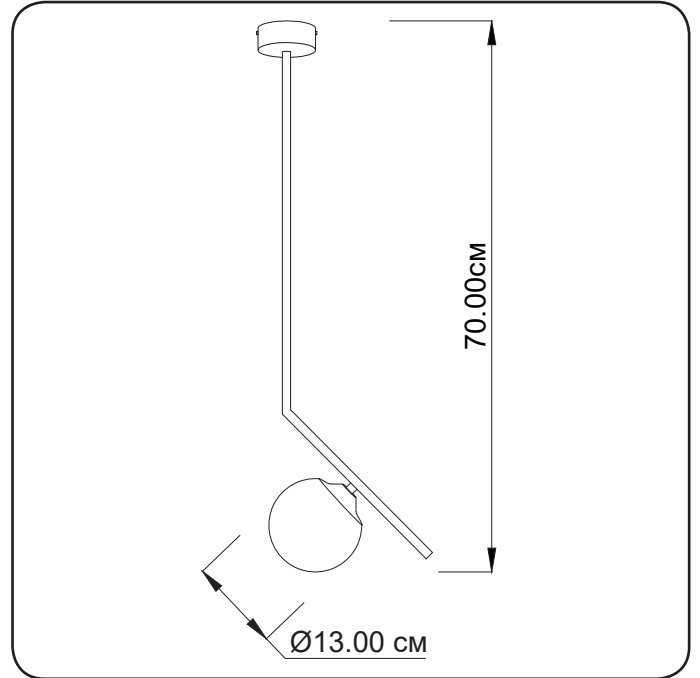

## Suspension lamp

Imperium Light

## GRAPE

I75I70.I2.23

Height:	70 cm
Diameter of lampshade:	13 cm
Lampholder / Socket:	E14
Number of light sources:	1
Max. wattage:	40 W (watts)
Voltage:	230 V (volt)
Material:	metal/glass
Color:	gold/ brown
Lamp included:	no
Protection class:	IP20