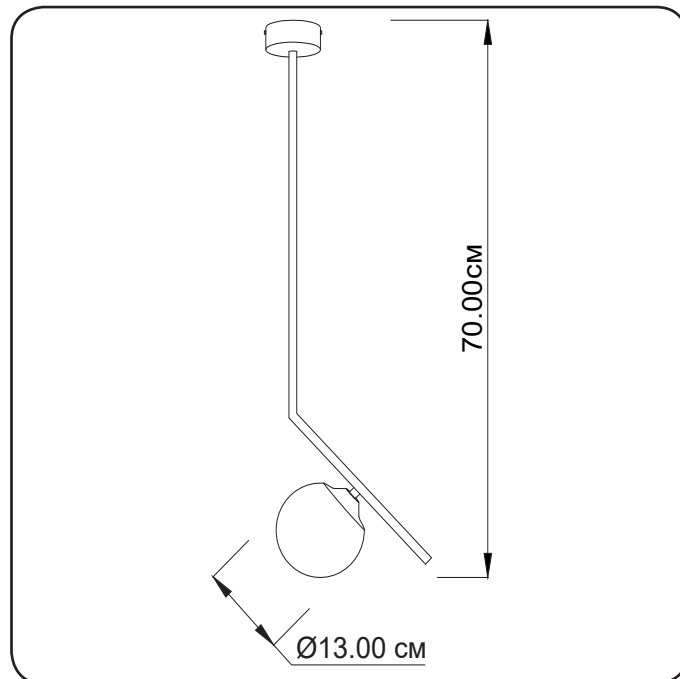

## Suspension lamp

Imperium Light

## GRAPE

I75I70.O5.23

Height:	70 cm
Diameter of lampshade:	13 cm
Lampholder / Socket:	E14
Number of light sources:	1
Max. wattage:	40 W (watts)
Voltage:	230 V (volt)
Material:	metal/ glass
Color:	black/ brown
Lamp included:	no
Protection class:	IP20