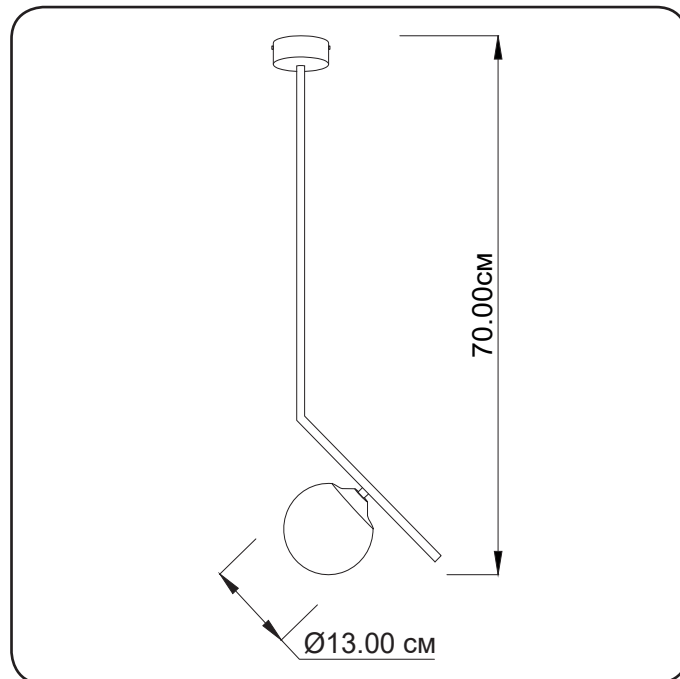

## Suspension lamp

Imperium Light

## GRAPE

I75I70.OI.23

Height:	70 cm
Diameter of lampshade:	13 cm
Lampholder / Socket:	E14
Number of light sources:	1
Max. wattage:	40 W (watts)
Voltage:	230 V (volt)
Material:	metal/ glass
Color:	white/ brown
Lamp included:	no
Protection class:	P20
Class:	II