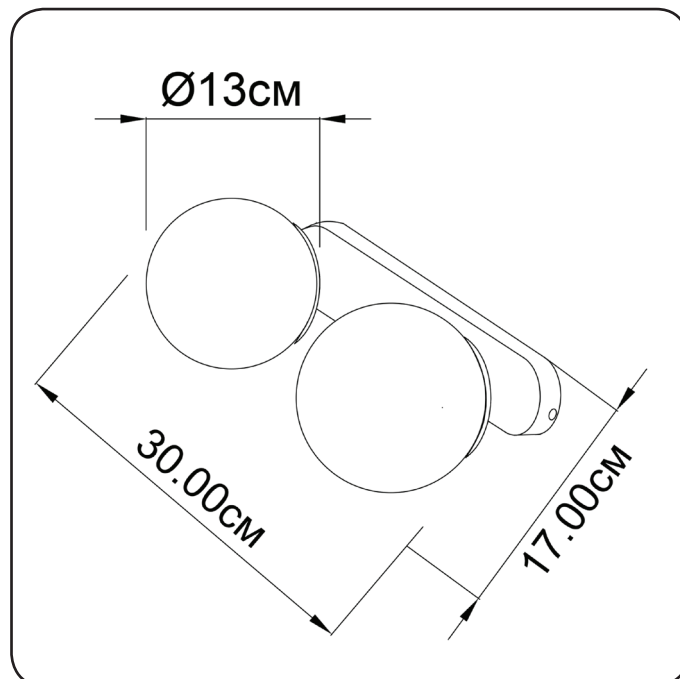

Wall lamp

Imperium Light

QUEBEC

157217.01.23

Length:	30 cm
Diameter of lampshade:	12 cm
Spacing from wall:	17 cm
Lampholder / Socket:	E14
Number of light sources:	2
Max. wattage:	40 W
Voltage:	230 V
Material:	metal/ glass
Color:	black/ brown
Lamp included:	no
Protection class:	IP20