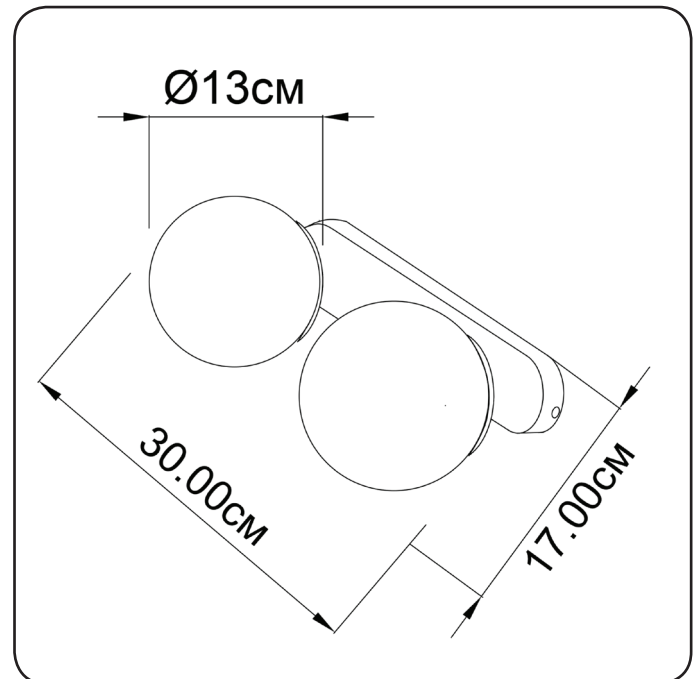

Wall lamp

Imperium Light

QUEBEC

157217.01.01

Length:	30 cm
Diameter of lampshade:	12 cm
Spacing from wall:	17 cm
Lampholder / Socket:	E14
Number of light sources:	2
Max. wattage:	40 W
Voltage:	230 V
Material:	metal/ glass
Color:	white
Lamp included:	no
Protection class:	IP20