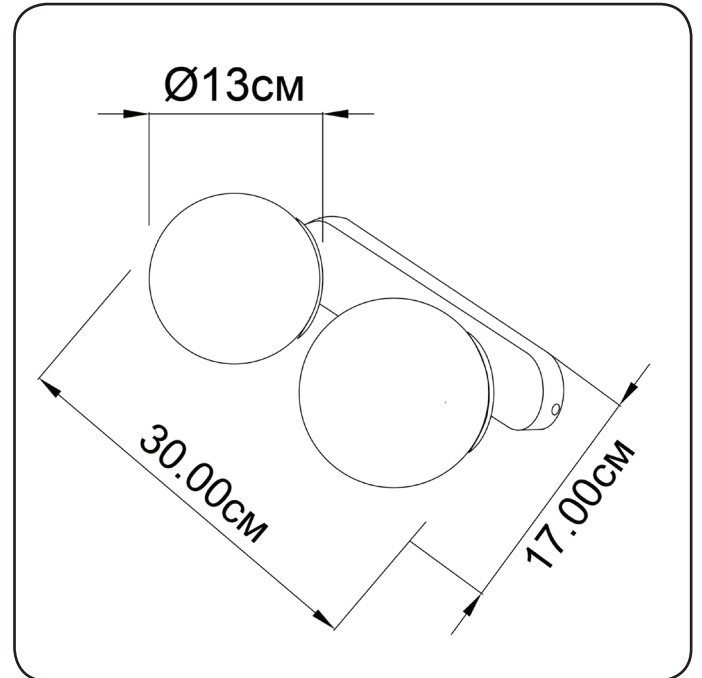

## Wall lamp

Imperium Light

## QUEBEC

157217.01.00

Length:	30 cm
Diameter of lampshade:	12 cm
Spacing from wall:	17 cm
Lampholder / Socket:	E14
Number of light sources:	2
Max. wattage:	40 W
Voltage:	230 V
Material:	metal/ glass
Color:	white/ transparent
Lamp included:	no
Protection class:	IP20