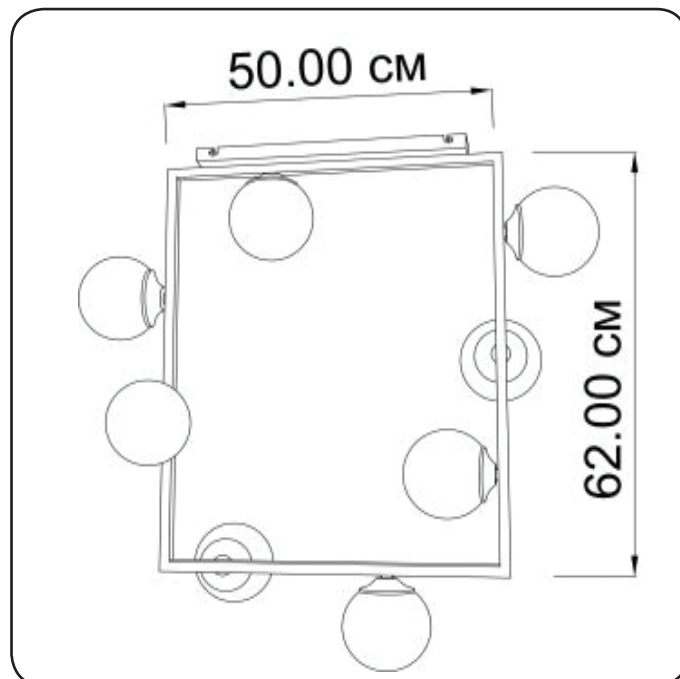

## Frost

140962.12.01

Height:	62 cm
Width:	50 cm
Diameter of lampshade:	13 cm
Lampholder / Socket:	E14-8
Max. wattage:	40 W
Voltage:	230 V
Material:	metal/ glass
Color:	gold/ white
Lamp included:	no
Protection class:	IP20