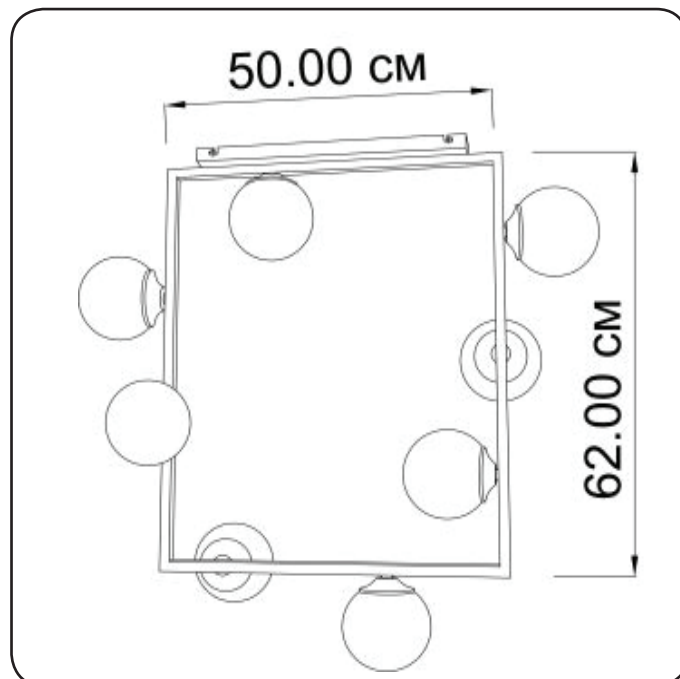

Ceiling lamp

Imperium Light

Frost

140962.05.01

Height:	62 cm
Width:	50 cm
Diameter of lampshade:	13 cm
Lampholder / Socket:	E14-8
Max. wattage:	40 W
Voltage:	230 V
Material:	metal/ glass
Color:	black/ white
Lamp included:	no
Protection class:	IP20