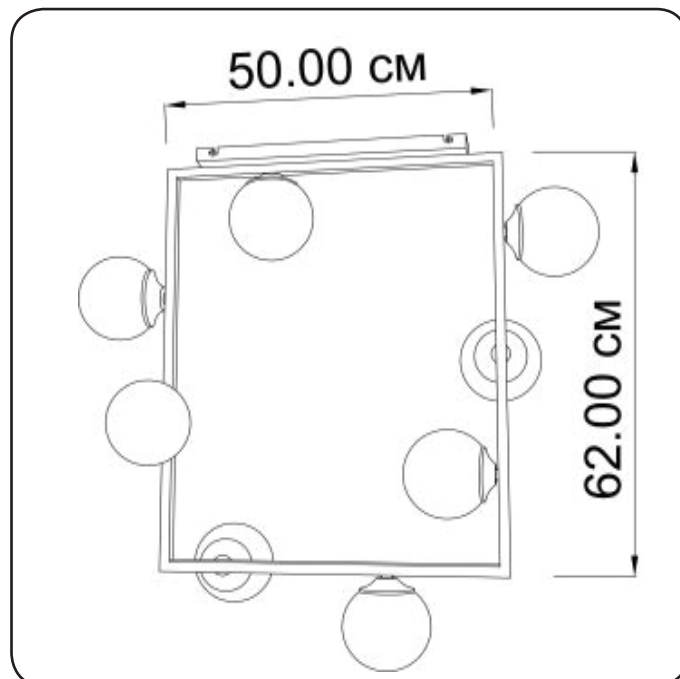

Ceiling lamp

Imperium Light

Frost

140962.01.01

Height:	62 cm
Width:	50 cm
Diameter of lampshade:	13 cm
Lampholder / Socket:	E14–8
Max. wattage:	40 W
Voltage:	230 V
Material:	metal/ glass
Color:	white
Lamp included:	no
Protection class:	IP20