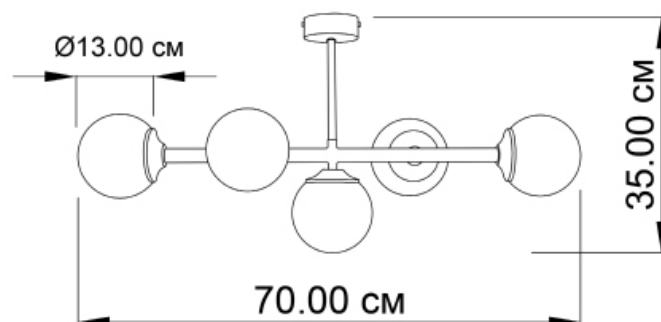

Suspension lamp

Imperium Light

FROST

I40570.I2.69

Height:	35 cm
Length:	70 cm
Diameter of lampshade:	13 cm
Lampholder / Socket:	E14
Number of light sources:	5
Max. wattage:	40 W
Voltage:	230 V
Material:	metal/ glass
Color:	gold / black smoke
Lamp included:	no
Protection class:	IP20