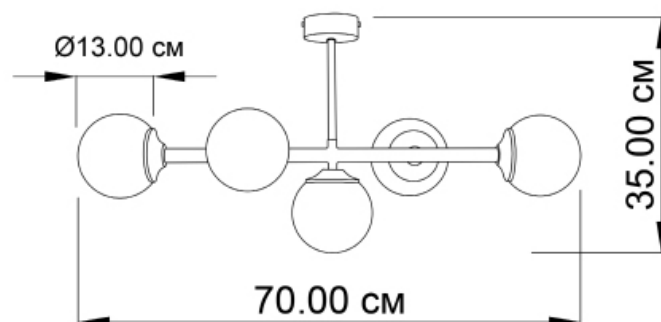

## Suspension lamp

Imperium Light

FROST

140570.12.23

Height:	35 cm
Length:	70 cm
Diameter of lampshade:	13 cm
Lampholder / Socket:	E14
Number of light sources:	5
Max. wattage:	40 W
Voltage:	230 V
Material:	metal/ glass
Color:	gold / brown
Lamp included:	no
Protection class:	IP20