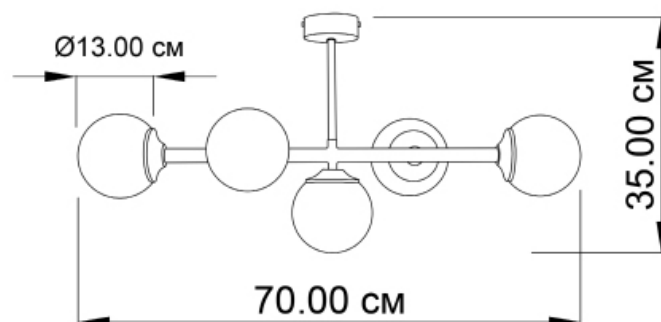

Suspension lamp

Imperium Light

FROST

I4O57O.I2.OI

Height:	35 cm
Length:	70 cm
Diameter of lampshade:	13 cm
Lampholder / Socket:	E14
Number of light sources:	5
Max. wattage:	40 W
Voltage:	230 V
Material:	metal/ glass
Color:	gold / white
Lamp included:	no
Protection class:	IP20