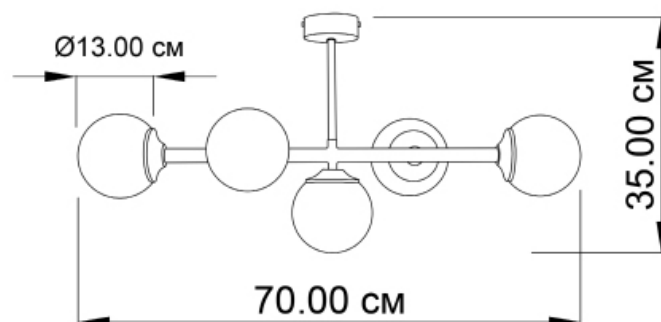

## Suspension lamp

Imperium Light

FROST

I40570.05.01

Height:	35 cm
Length:	70 cm
Diameter of lampshade:	13 cm
Lampholder / Socket:	E14
Number of light sources:	5
Max. wattage:	40 W
Voltage:	230 V
Material:	metal/ glass
Color:	Black white
Lamp included:	no
Protection class:	IP20