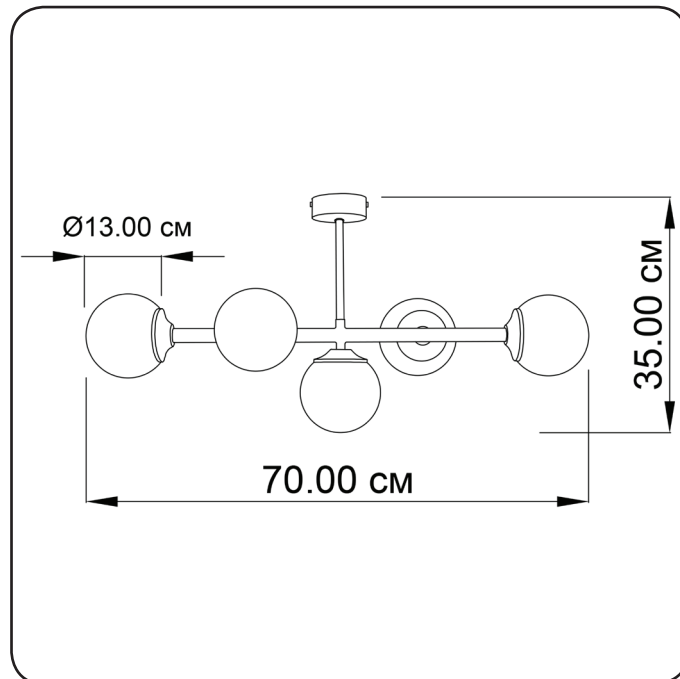

Suspension lamp

Imperium Light

Frost

I40570.01.23

Height:	35 cm
Length:	70 cm
Diameter of lampshade:	13 cm
Lampholder / Socket:	E14
Number of light sources:	5
Max. wattage:	40 W
Voltage:	230 V
Material:	metal/ glass
Color:	white/ brown
Lamp included:	no
Protection class:	IP20