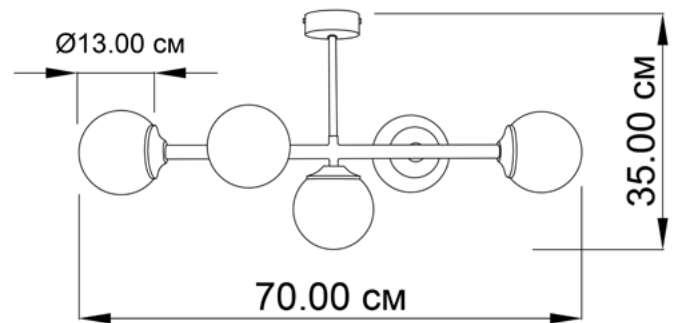

## Suspension lamp

Imperium Light

FROST

I4O57O.OI.O5

Height:	35 cm
Length:	70 cm
Diameter of lampshade:	13 cm
Lampholder / Socket:	E14
Number of light sources:	5
Max. wattage:	40 W
Voltage:	230 V
Material:	metal/ glass
Color:	white
Lamp included:	no
Protection class:	IP20