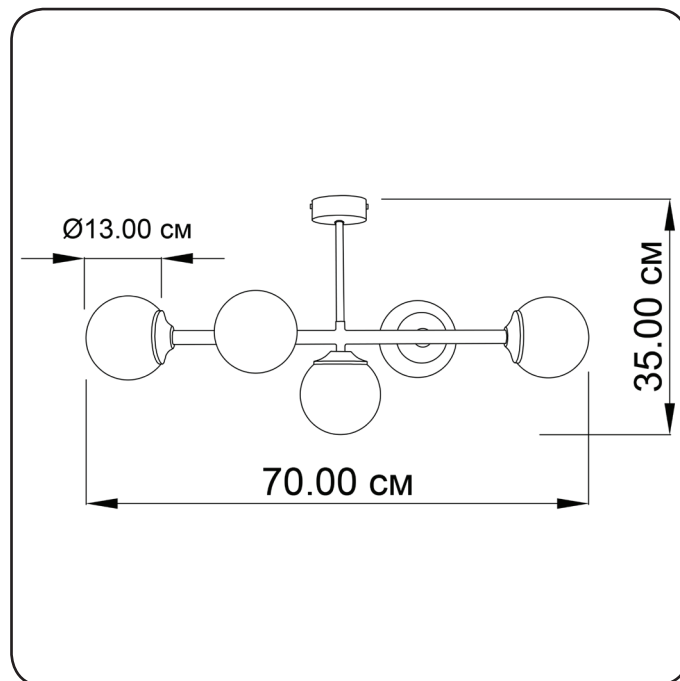

Suspension lamp

Imperium Light

Frost

I40570.01.00

Height:	35 cm
Length:	70 cm
Diameter of lampshade:	13 cm
Lampholder / Socket:	E14
Number of light sources:	5
Max. wattage:	40 W
Voltage:	230 V
Material:	metal/ glass
Color:	white/ transparent
Lamp included:	no
Protection class:	IP20