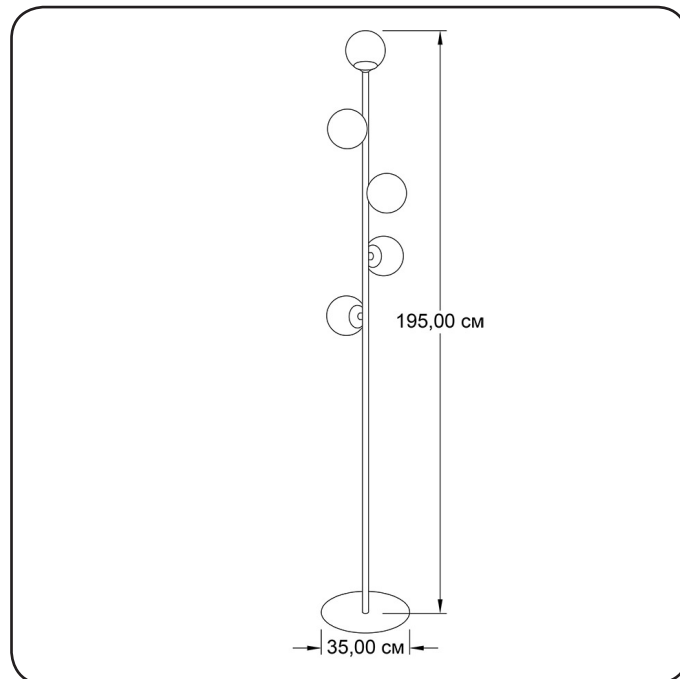

Floor lamp

Imperium Light

FROST

140530.12.23

Height:	195 cm
Diameter of lamshade:	13 cm
Lampholder / Socket:	E14
Number of light sources:	5
Max. wattage:	40 W
Voltage:	230 V
Material:	metal/ glass
Color:	gold/ brown
Lamp included:	no
Protection class:	IP20