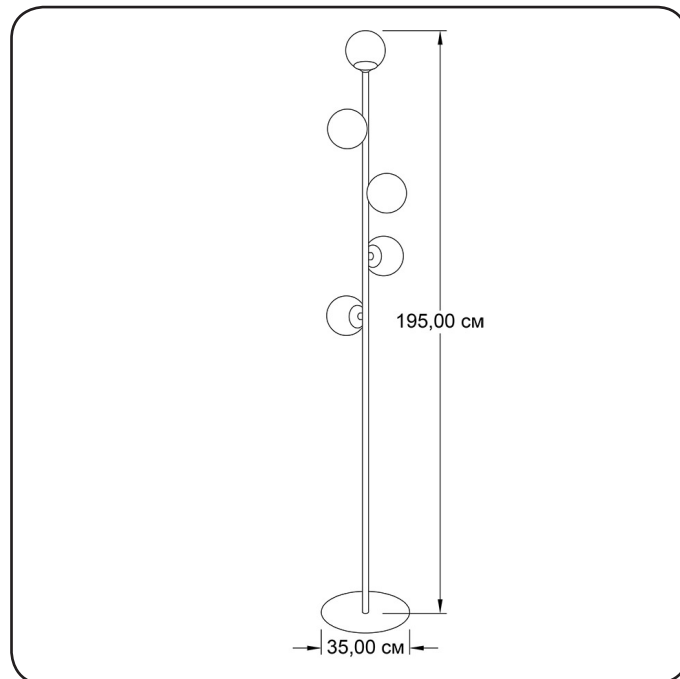

Floor lamp

Imperium Light

FROST

140530.12.01

Height:	195 cm
Diameter of lamshade:	13 cm
Lampholder / Socket:	E14
Number of light sources:	5
Max. wattage:	40 W
Voltage:	230 V
Material:	metal/ glass
Color:	gold/ white
Lamp included:	no
Protection class:	IP20