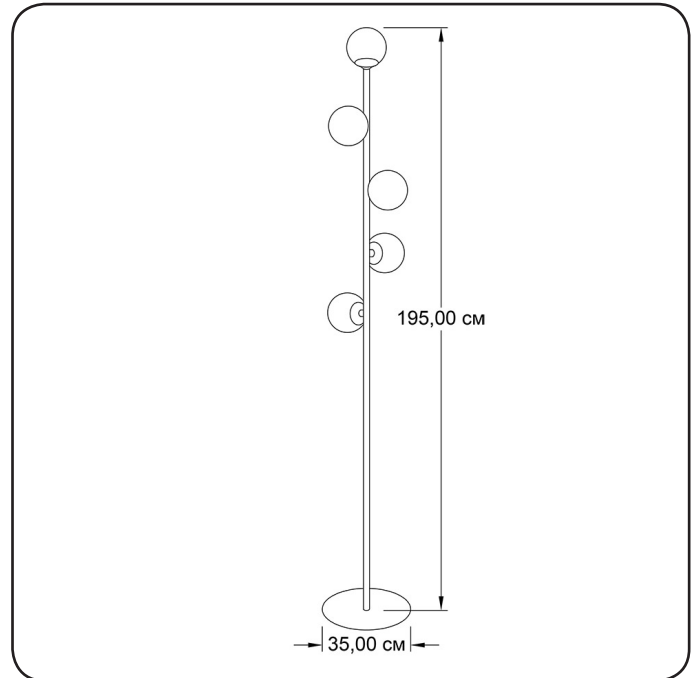

## Floor lamp

Imperium Light

## FROST

I40530.05.01

Height:	195 cm
Diameter of lamshade:	13 cm
Lampholder / Socket:	E14
Number of light sources:	5
Max. wattage:	40 W
Voltage:	230 V
Material:	metal/ glass
Color:	black/ white
Lamp included:	no
Protection class:	IP20