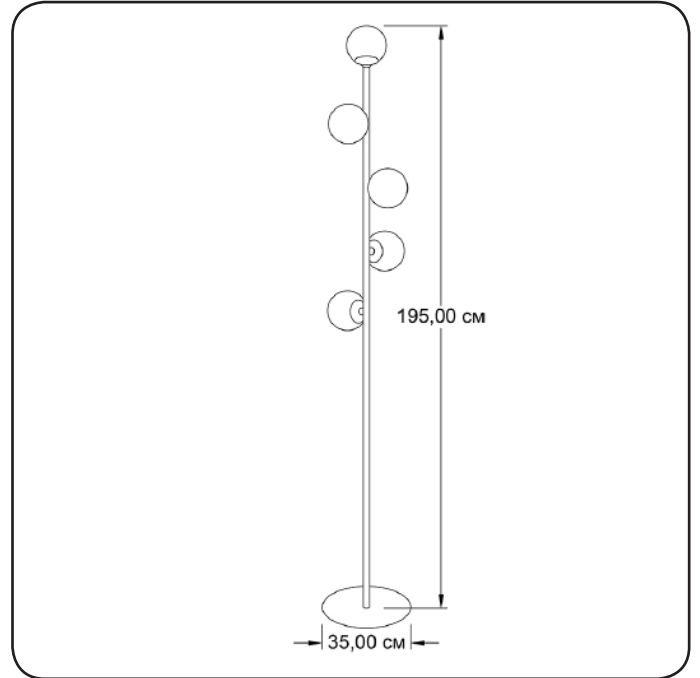

Floor lamp

Imperium Light

FROST

I40530.OI.OI

Height:	195 cm
Diameter of lamshade:	13 cm
Lampholder / Socket:	E14
Number of light sources:	5
Max. wattage:	40 W
Voltage:	230 V
Material:	metal/ glass
Color:	white
Lamp included:	no
Protection class:	IP20