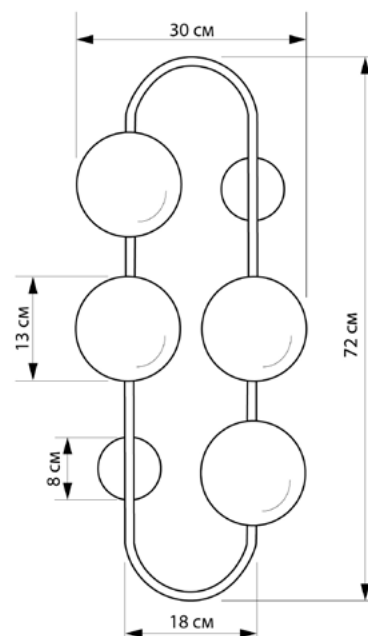

Wall lamp

Imperium Light

FROST

140472.05.69

Height:	72 cm
Length:	30 cm
Diameter of lampshade:	13 cm
Lampholder / Socket:	E14
Number of light sources:	4
Max. wattage:	40 W
Voltage:	230 V
Material:	metal/ glass
Color:	black/black smoke
Lamp included:	no
Protection class:	IP20