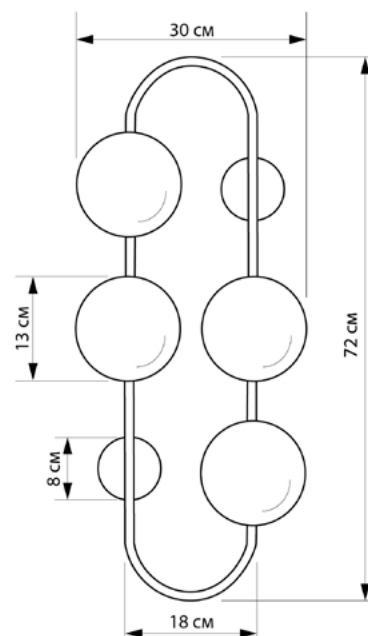

## Wall lamp

Imperium Light

FROST

140472.05.23

Height:	72 cm
Length:	30 cm
Diameter of lampshade:	13 cm
Lampholder / Socket:	E14
Number of light sources:	4
Max. wattage:	40 W
Voltage:	230 V
Material:	metal/ glass
Color:	black/brown
Lamp included:	no
Protection class:	IP20