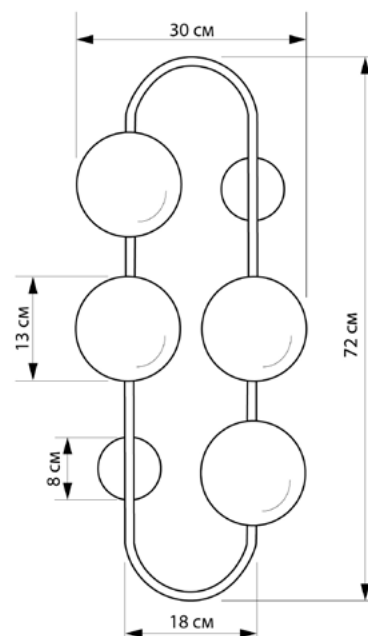

## Wall lamp

Imperium Light

FROST

I40472.05.01

Height:	72 cm
Length:	30 cm
Diameter of lampshade:	13 cm
Lampholder / Socket:	E14
Number of light sources:	4
Max. wattage:	40 W
Voltage:	230 V
Material:	metal/ glass
Color:	black/white
Lamp included:	no
Protection class:	IP20