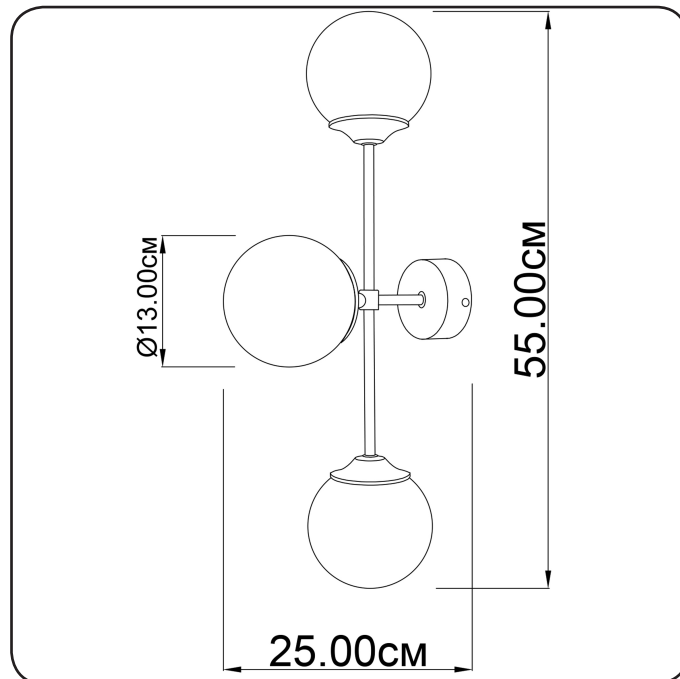

Wall lamp

Imperium Light

Frost

I40355.05.01

Height:	55 cm
Width:	13 cm
Diameter of lampshade:	12 cm
Spacing from wall:	25 cm
Lampholder / Socket:	E14
Number of light sources:	3
Max. wattage:	40 W
Voltage:	230 V
Material:	metal/ glass
Color:	black/ white
Lamp included:	no
Protection class:	IP20