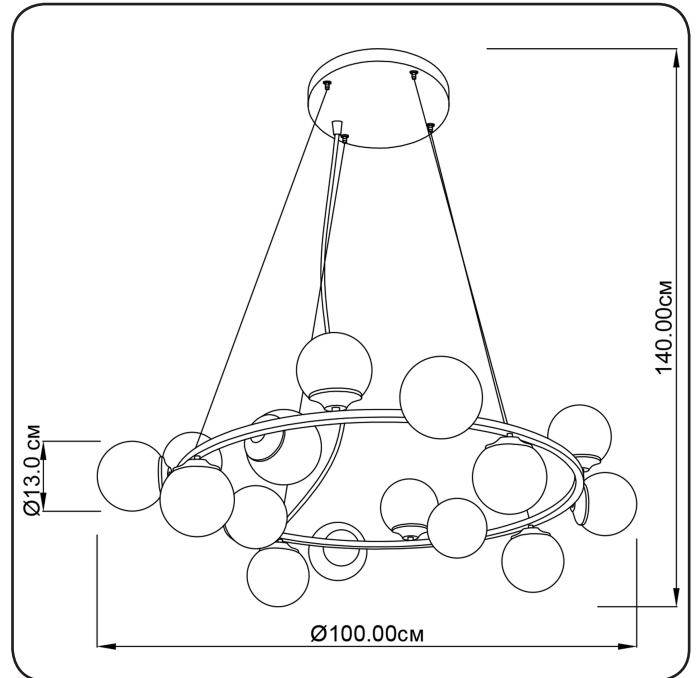

Suspension lamp

Imperium Light

FROST

14016100.05.23

Height:	140 cm
Diameter:	100
Diameter of lamshade:	13 cm
Lampholder / Socket:	E14
Number of light sources:	16
Max. wattage:	40 W
Voltage:	230 V
Material:	metal/ glass
Color:	black/ brown
Lamp included:	no
Protection class:	IP20