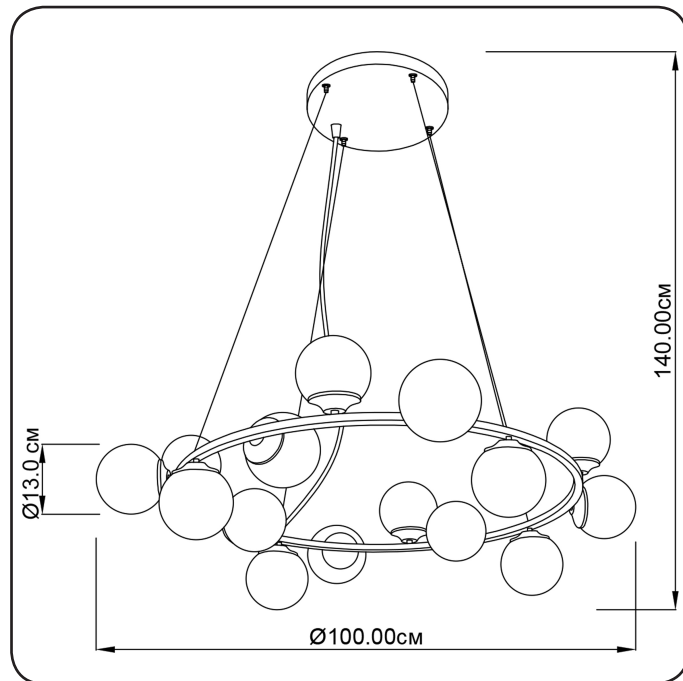

Suspension lamp

Imperium Light

FROST

I40I6I00.05.0I

Height:	140 cm
Diameter:	100
Diameter of lamshade:	13 cm
Lampholder / Socket:	E14
Number of light sources:	16
Max. wattage:	40 W
Voltage:	230 V
Material:	metal/ glass
Color:	black/ white
Lamp included:	no
Protection class:	IP20