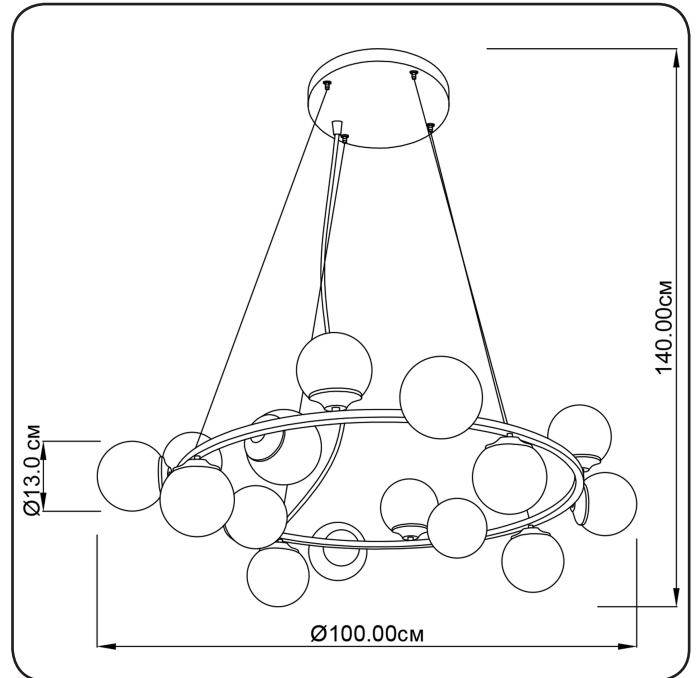

Suspension lamp

Imperium Light

FROST

14016100.01.23

Height:	140 cm
Diameter:	100
Diameter of lamshade:	13 cm
Lampholder / Socket:	E14
Number of light sources:	16
Max. wattage:	40 W
Voltage:	230 V
Material:	metal/ glass
Color:	white/ brownno
Lamp included:	no
Protection class:	IP20