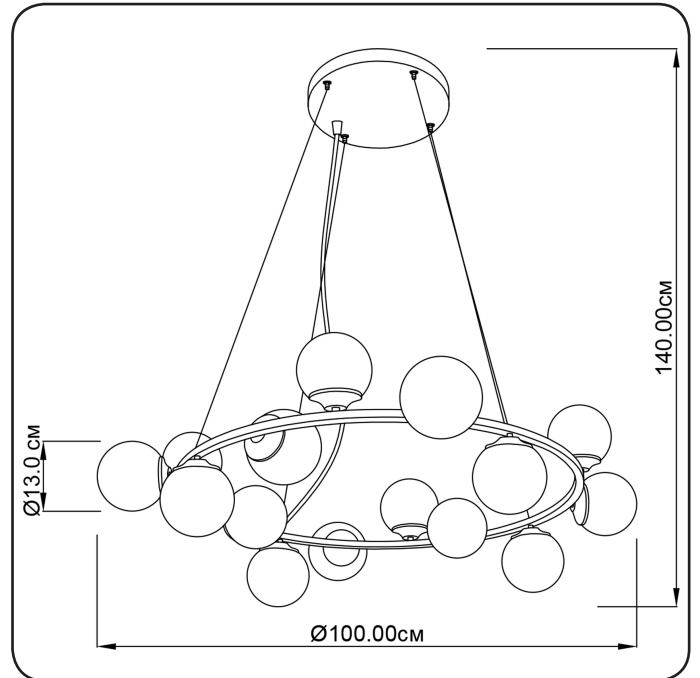

## Suspension lamp

Imperium Light

## FROST

I40I6I00.0I.0I

Height:	140 cm
Diameter:	100
Diameter of lamshade:	13 cm
Lampholder / Socket:	E14
Number of light sources:	16
Max. wattage:	40 W
Voltage:	230 V
Material:	metal/ glass
Color:	white
Lamp included:	no
Protection class:	IP20