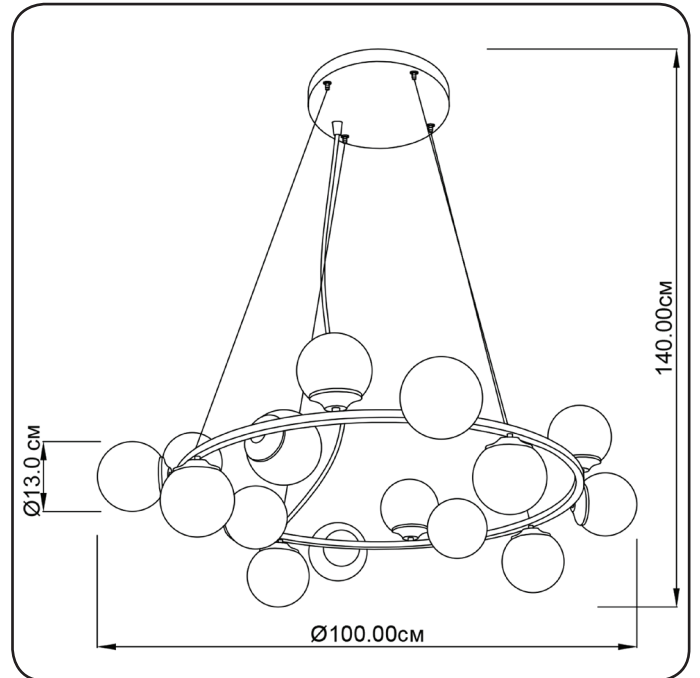

Suspension lamp

Imperium Light

FROST

14016100.01.00

Height:	140 cm
Diameter:	100
Diameter of lamshade:	13 cm
Lampholder / Socket:	E14
Number of light sources:	16
Max. wattage:	40 W
Voltage:	230 V
Material:	metal/ glass
Color:	white/ transparent
Lamp included:	no
Protection class:	IP20