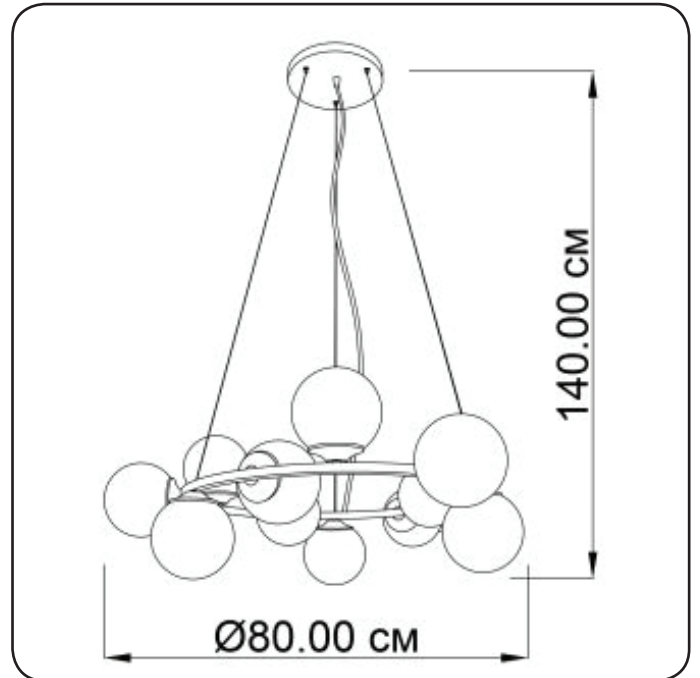

Suspension lamp

Imperium Light

FROST

I40I280.05.0I

Height:	140 cm
Diameter:	80
Diameter of lamshade:	13 cm
Lampholder / Socket:	E14
Number of light sources:	12
Max. wattage:	40 W
Voltage:	230 V
Material:	metal/ glass
Color:	black/ white
Lamp included:	no
Protection class:	IP20