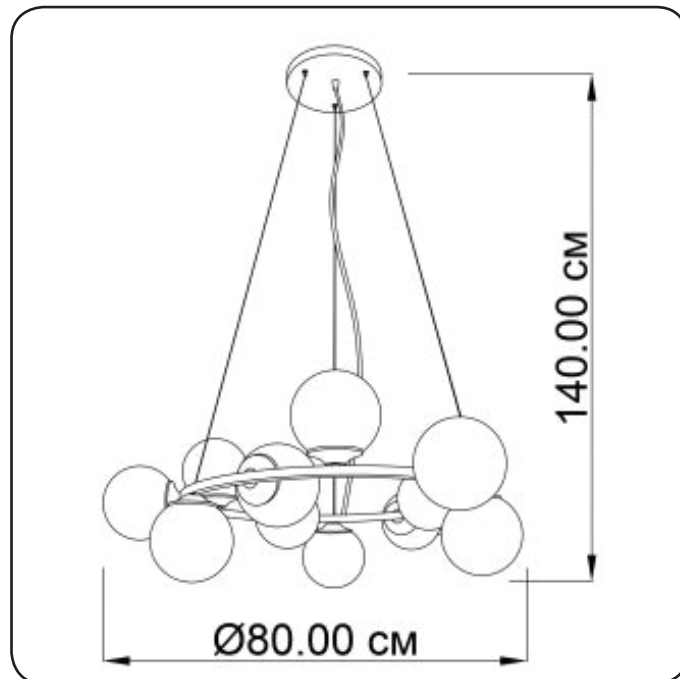

Suspension lamp

Imperium Light

FROST

1401280.01.23

Height:	140 cm
Diameter:	80
Diameter of lamshade:	13 cm
Lampholder / Socket:	E14
Number of light sources:	12
Max. wattage:	40 W
Voltage:	230 V
Material:	metal/ glass
Color:	white/ brown
Lamp included:	no
Protection class:	IP20