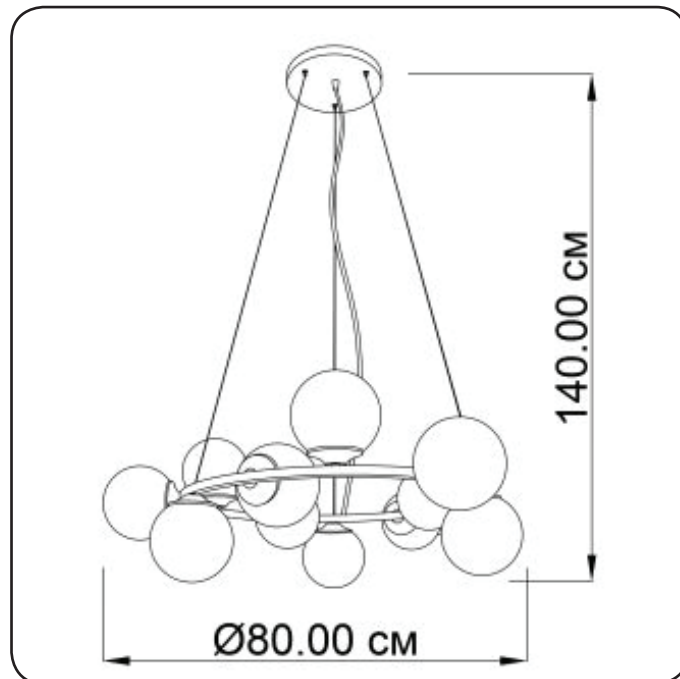

## Suspension lamp

Imperium Light

## FROST

1401280.01.01

Height:	140 cm
Diameter:	80
Diameter of lamshade:	13 cm
Lampholder / Socket:	E14
Number of light sources:	12
Max. wattage:	40 W
Voltage:	230 V
Material:	metal/ glass
Color:	white
Lamp included:	no
Protection class:	IP20