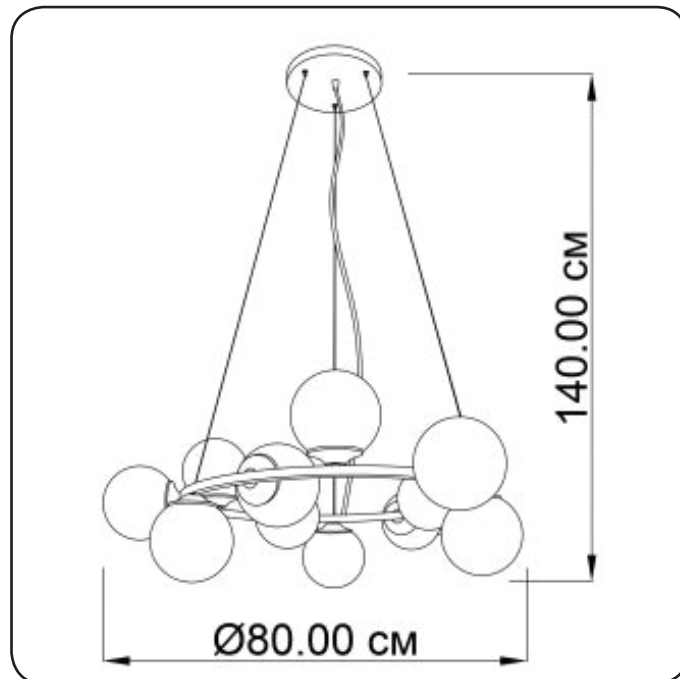

Suspension lamp

Imperium Light

FROST

1401280.01.00

Height:	140 cm
Diameter:	80
Diameter of lamshade:	13 cm
Lampholder / Socket:	E14
Number of light sources:	12
Max. wattage:	40 W
Voltage:	230 V
Material:	metal/ glass
Color:	white/ transparent
Lamp included:	no
Protection class:	IP20