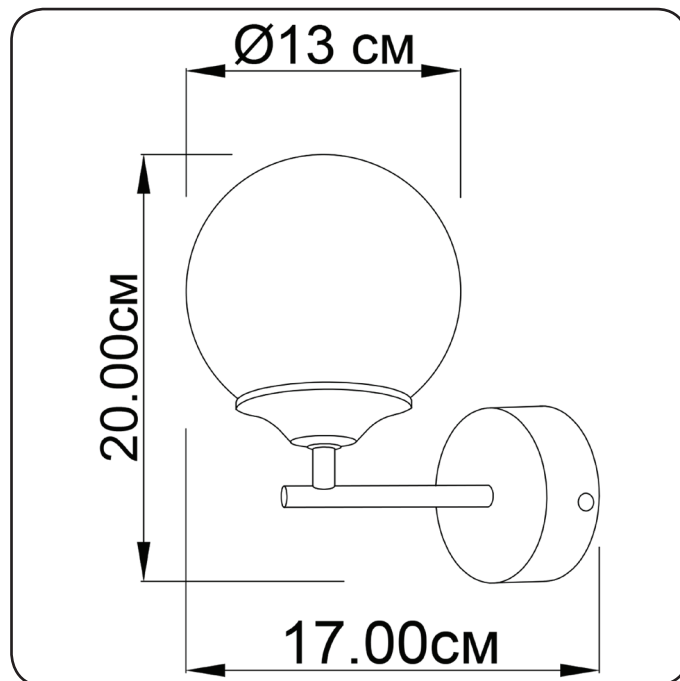

## Wall lamp

Imperium Light

## Frost

140120.12.23

Height:	20 cm
Diameter of lampshade:	13 cm
Spacing from wall:	17 cm
Lampholder / Socket:	E14
Number of light sources:	1
Max. wattage:	40 W
Voltage:	230 V
Material:	metal/ glass
Color:	gold/ brown
Lamp included:	no
Protection class:	IP20