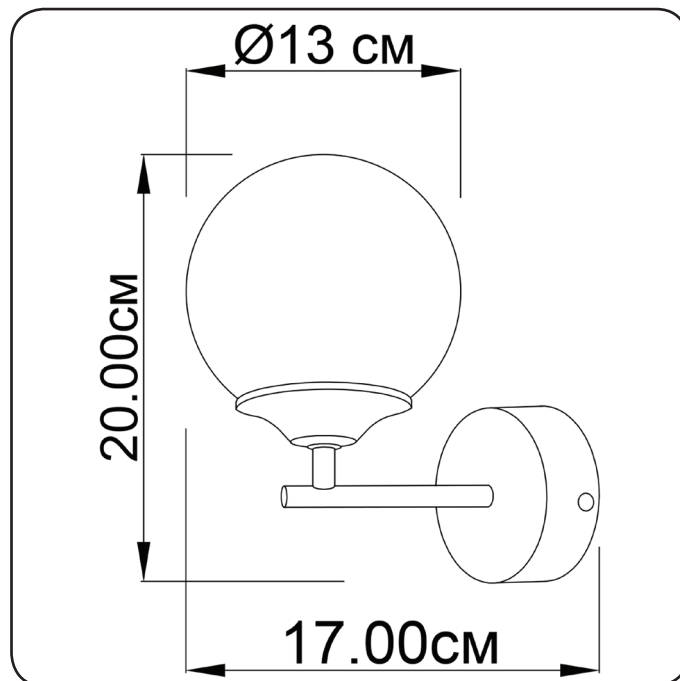

Wall lamp

Imperium Light

Frost

140120.12.00

Height:	20 cm
Diameter of lampshade:	13 cm
Spacing from wall:	17 cm
Lampholder / Socket:	E14
Number of light sources:	1
Max. wattage:	40 W
Voltage:	230 V
Material:	metal/ glass
Color:	gold/ transparent
Lamp included:	no
Protection class:	IP20