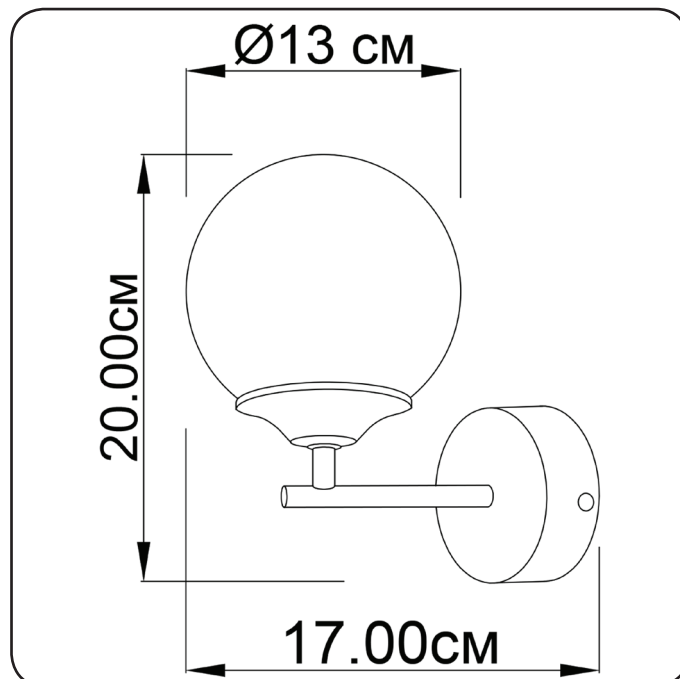

## Wall lamp

Imperium Light

## Frost

140120.05.23

Height:	20 cm
Diameter of lampshade:	13 cm
Spacing from wall:	17 cm
Lampholder / Socket:	E14
Number of light sources:	1
Max. wattage:	40 W
Voltage:	230 V
Material:	metal/ glass
Color:	black/ brown
Lamp included:	no
Protection class:	IP20