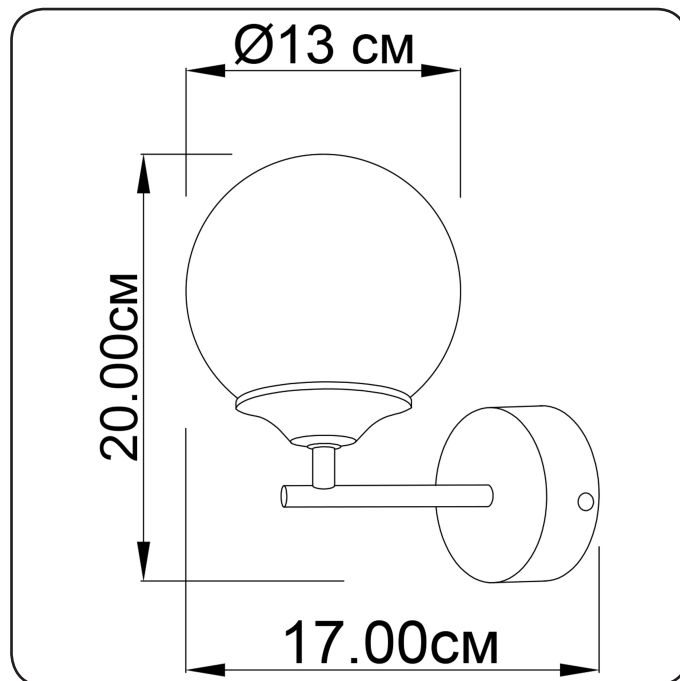

Wall lamp

Imperium Light

Frost

140120.05.01

Height:	20 cm
Diameter of lampshade:	13 cm
Spacing from wall:	17 cm
Lampholder / Socket:	E14
Number of light sources:	1
Max. wattage:	40 W
Voltage:	230 V
Material:	metal/ glass
Color:	black/ white
Lamp included:	no
Protection class:	IP20