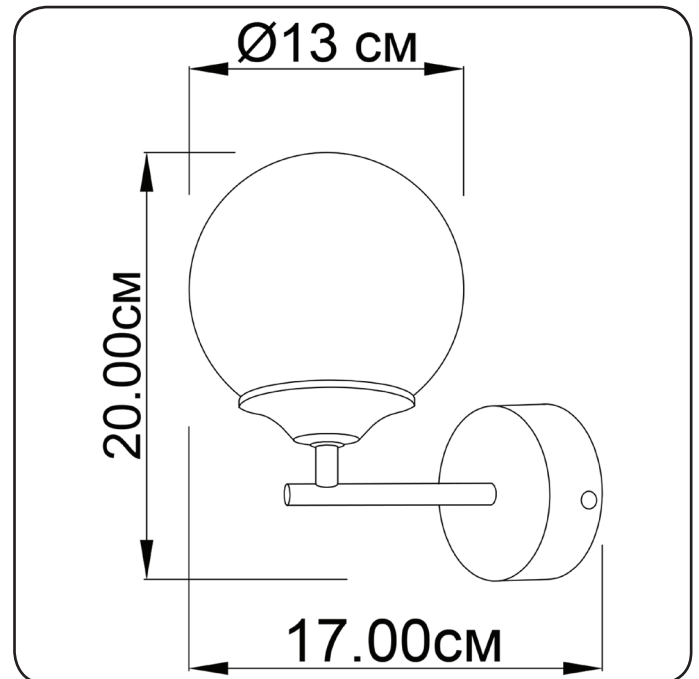

Wall lamp

Imperium Light

Frost

140120.05.00

Height:	20 cm
Diameter of lampshade:	13 cm
Spacing from wall:	17 cm
Lampholder / Socket:	E14
Number of light sources:	1
Max. wattage:	40 W
Voltage:	230 V
Material:	metal/ glass
Color:	black/ transparent
Lamp included:	no
Protection class:	IP20