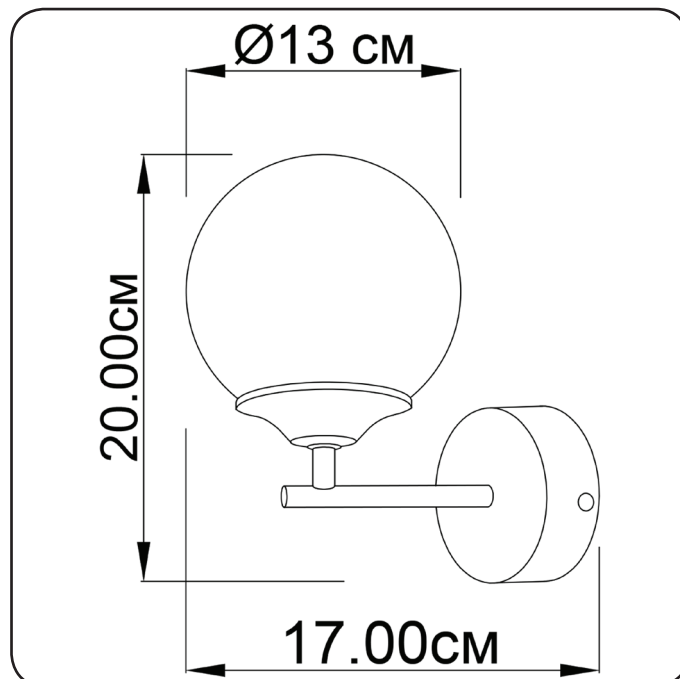

Wall lamp

Imperium Light

Frost

140120.01.23

Height:	20 cm
Diameter of lampshade:	13 cm
Spacing from wall:	17 cm
Lampholder / Socket:	E14
Number of light sources:	1
Max. wattage:	40 W
Voltage:	230 V
Material:	metal/ glass
Color:	white/ brown
Lamp included:	no
Protection class:	IP20