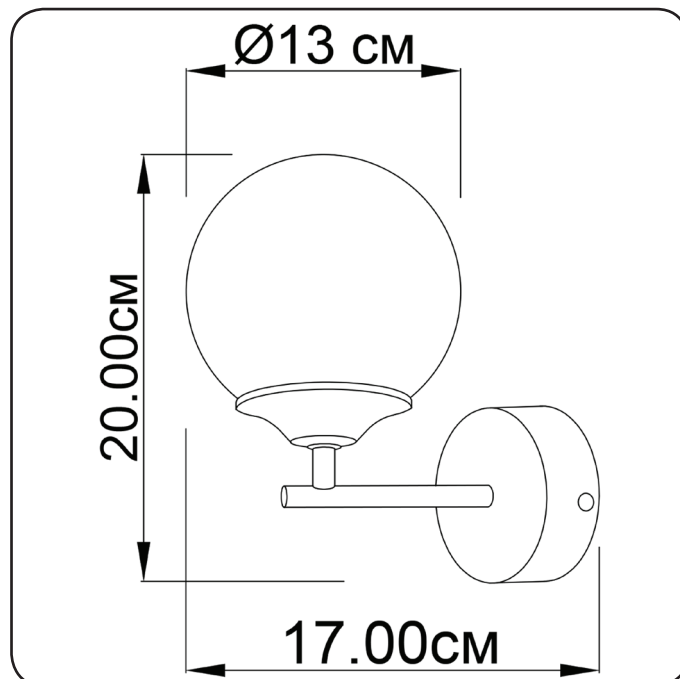

## Wall lamp

Imperium Light

## Frost

140120.01.01

Height:	20 cm
Diameter of lampshade:	13 cm
Spacing from wall:	17 cm
Lampholder / Socket:	E14
Number of light sources:	1
Max. wattage:	40 W
Voltage:	230 V
Material:	metal/ glass
Color:	white
Lamp included:	no
Protection class:	IP20