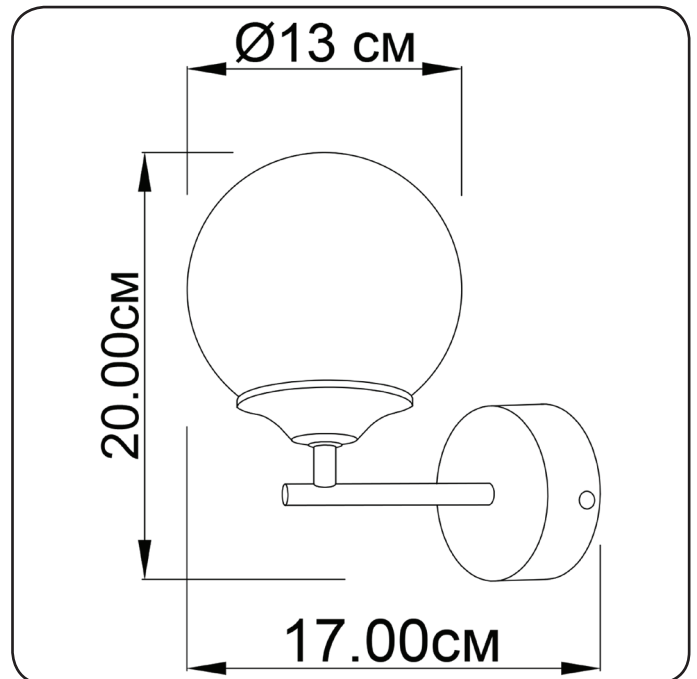

## Wall lamp

Imperium Light

## Frost

140120.01.00

Height:	20 cm
Diameter of lampshade:	13 cm
Spacing from wall:	17 cm
Lampholder / Socket:	E14
Number of light sources:	1
Max. wattage:	40 W
Voltage:	230 V
Material:	metal/ glass
Color:	white/ transparent
Lamp included:	no
Protection class:	IP20