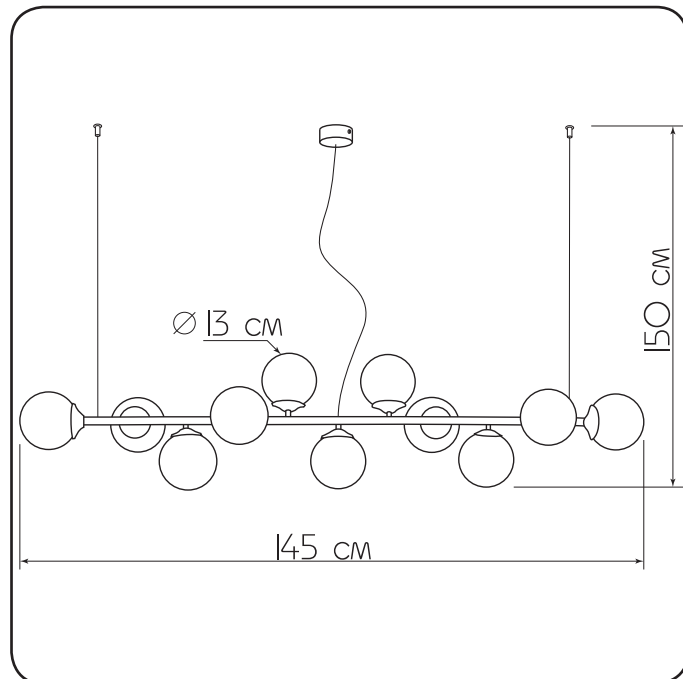

Suspension lamp

Imperium Light

FROST

14011146.05.23

Height:	150 cm
Length:	145 cm
Diameter of lamshade:	13 cm
Lampholder / Socket:	E14
Number of light sources:	12
Max. wattage:	40 W
Voltage:	230 V
Material:	metal/ glass
Color:	black/ brown
Lamp included:	no
Protection class:	IP20