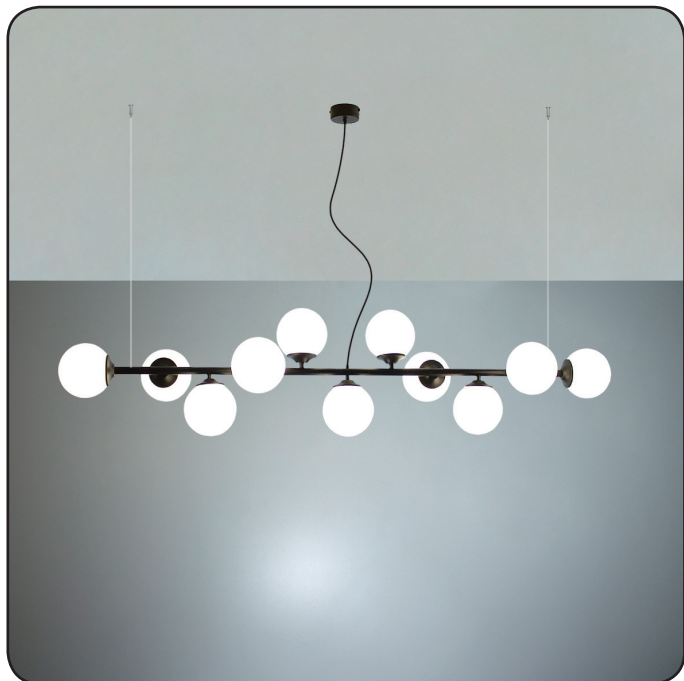

## Suspension lamp

Imperium Light

## FROST

I40III46.05.01

|                          |              |
|--------------------------|--------------|
| Height:                  | 150 cm       |
| Length:                  | 145 cm       |
| Diameter of lamshade:    | 13 cm        |
| Lampholder / Socket:     | E14          |
| Number of light sources: | 12           |
| Max. wattage:            | 40 W         |
| Voltage:                 | 230 V        |
| Material:                | metal/ glass |
| Color:                   | black/ white |
| Lamp included:           | no           |
| Protection class:        | IP20         |