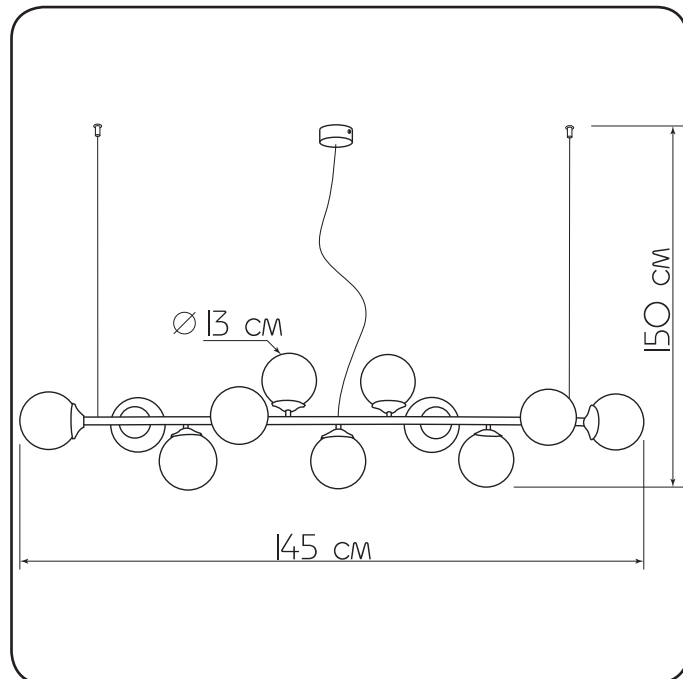

## Suspension lamp

Imperium Light

## FROST

I40III46.05.01

|                          |              |
|--------------------------|--------------|
| Height:                  | 150 cm       |
| Length:                  | 145 cm       |
| Diameter of lamshade:    | 13 cm        |
| Lampholder / Socket:     | E14          |
| Number of light sources: | 12           |
| Max. wattage:            | 40 W         |
| Voltage:                 | 230 V        |
| Material:                | metal/ glass |
| Color:                   | black/ white |
| Lamp included:           | no           |
| Protection class:        | IP20         |