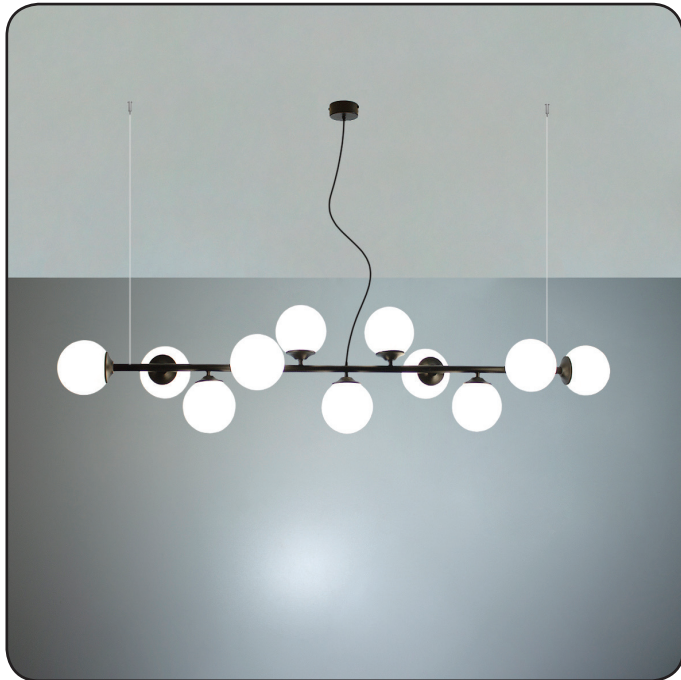

## Suspension lamp

Imperium Light

## FROST

14011146.05.00

Height:	150 cm
Length:	145 cm
Diameter of lamshade:	13 cm
Lampholder / Socket:	E14
Number of light sources:	12
Max. wattage:	40 W
Voltage:	230 V
Material:	metal/ glass
Color:	black/ transparent
Lamp included:	no
Protection class:	IP20