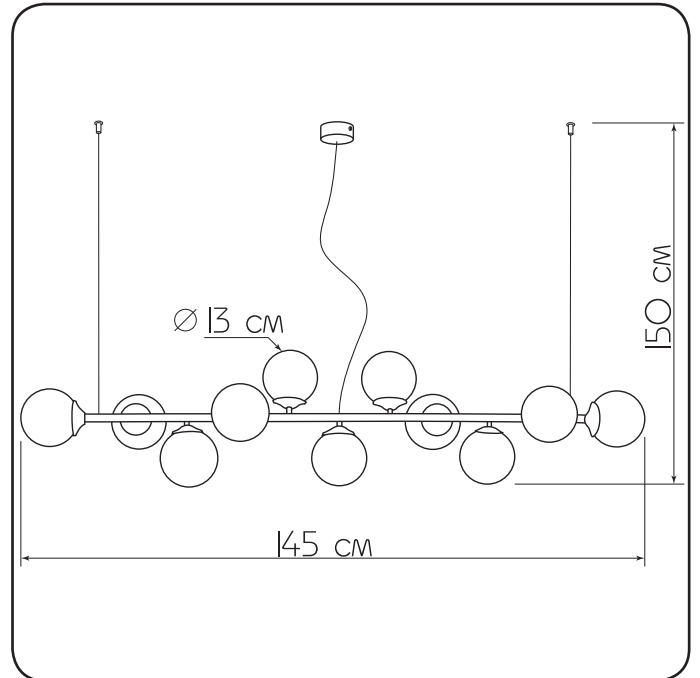

## Suspension lamp

Imperium Light

## FROST

14011146.05.00

Height:	150 cm
Length:	145 cm
Diameter of lamshade:	13 cm
Lampholder / Socket:	E14
Number of light sources:	12
Max. wattage:	40 W
Voltage:	230 V
Material:	metal/ glass
Color:	black/ transparent
Lamp included:	no
Protection class:	IP20