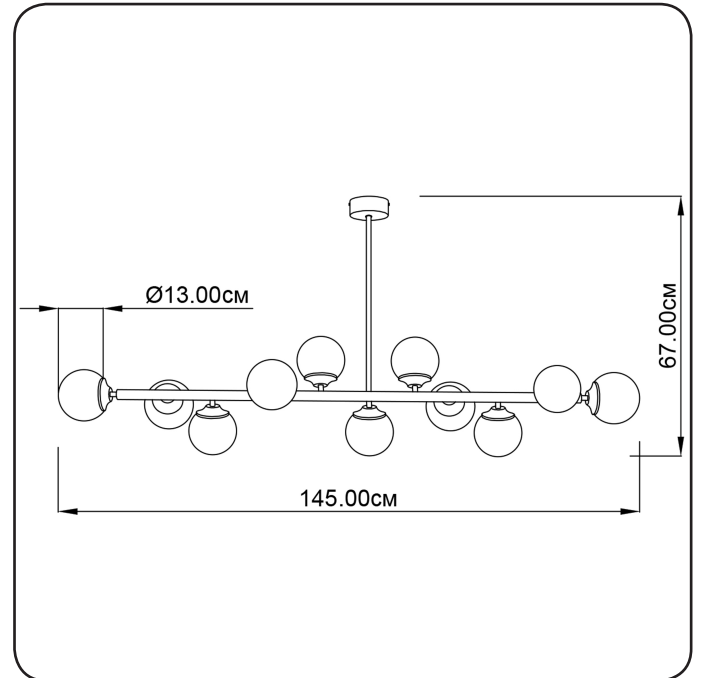

Suspension lamp

Imperium Light

FROST

14011145.05.23

Height:	67 cm
Length:	145 cm
Diameter of lamshade:	13 cm
Lampholder / Socket:	E14
Number of light sources:	11
Max. wattage:	40 W
Voltage:	230 V
Material:	metal/ glass
Color:	black/ brown
Lamp included:	no
Protection class:	IP20