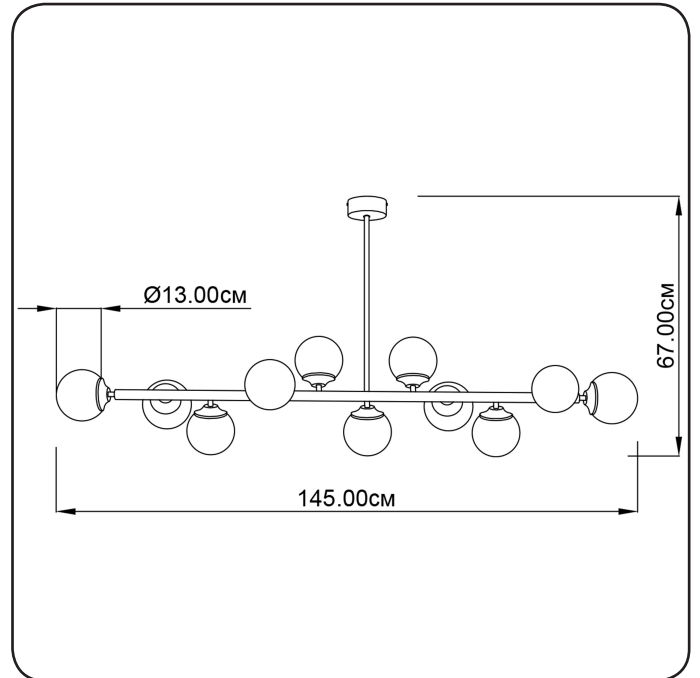

## Suspension lamp

Imperium Light

## FROST

I40III45.05.01

Height:	67 cm
Length:	145 cm
Diameter of lamshade:	13 cm
Lampholder / Socket:	E14
Number of light sources:	11
Max. wattage:	40 W
Voltage:	230 V
Material:	metal/ glass
Color:	black/ white
Lamp included:	no
Protection class:	IP20