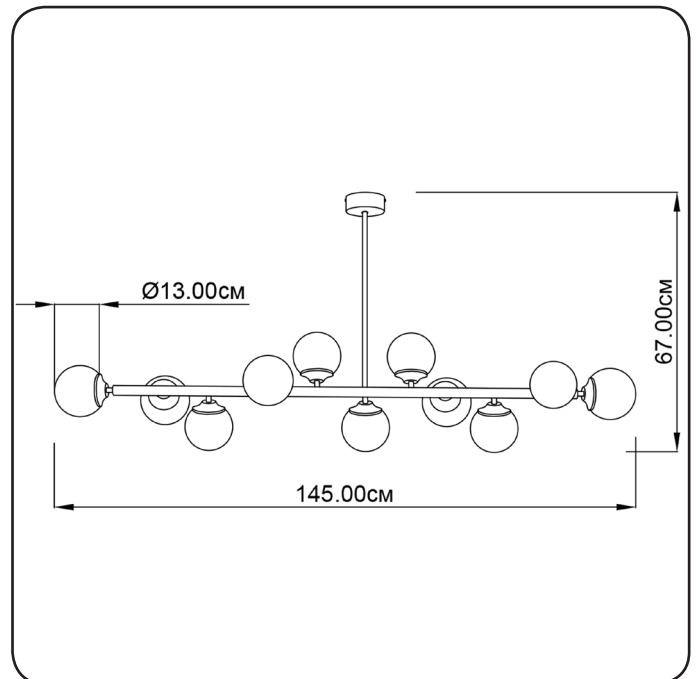

Suspension lamp

Imperium Light

FROST

I40III45.05.00

Height:	67 cm
Length:	145 cm
Diameter of lamshade:	13 cm
Lampholder / Socket:	E14
Number of light sources:	12
Max. wattage:	40 W
Voltage:	230 V
Material:	metal/ glass
Color:	black/ transparent
Lamp included:	no
Protection class:	IP20