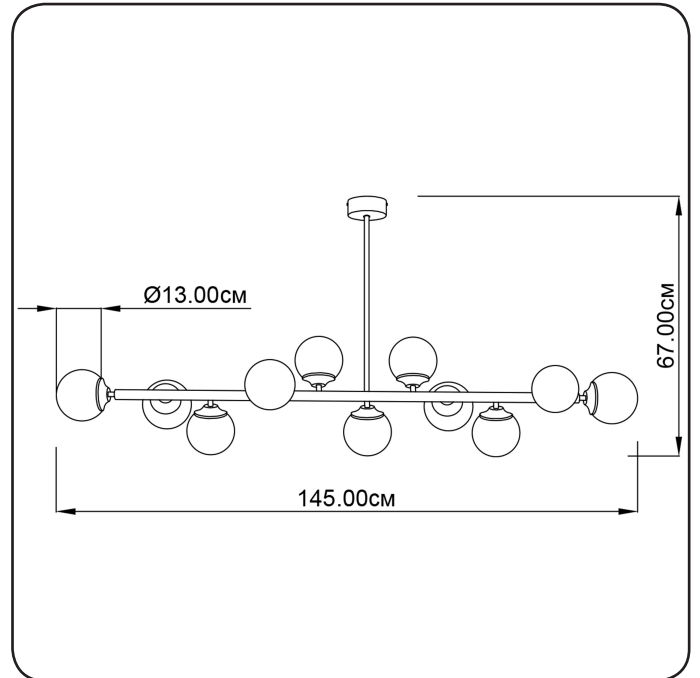

Suspension lamp

Imperium Light

FROST

14011145.01.23

Height:	67 cm
Length:	145 cm
Diameter of lamshade:	13 cm
Lampholder / Socket:	E14
Number of light sources:	12
Max. wattage:	40 W
Voltage:	230 V
Material:	metal/ glass
Color:	white/ brown
Lamp included:	no
Protection class:	IP20