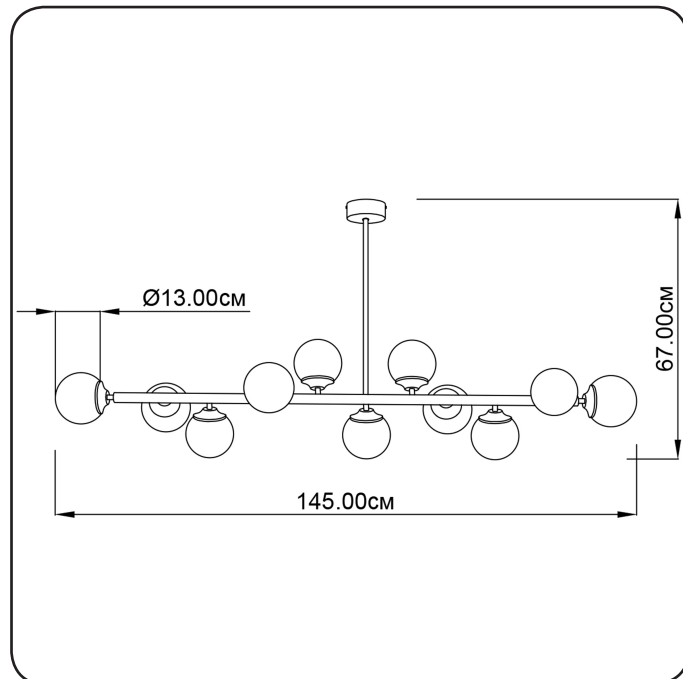

Suspension lamp

Imperium Light

FROST

I40III45.01.01

Height:	67 cm
Length:	145 cm
Diameter of lamshade:	13 cm
Lampholder / Socket:	E14
Number of light sources:	12
Max. wattage:	40 W
Voltage:	230 V
Material:	metal/ glass
Color:	white
Lamp included:	no
Protection class:	IP20